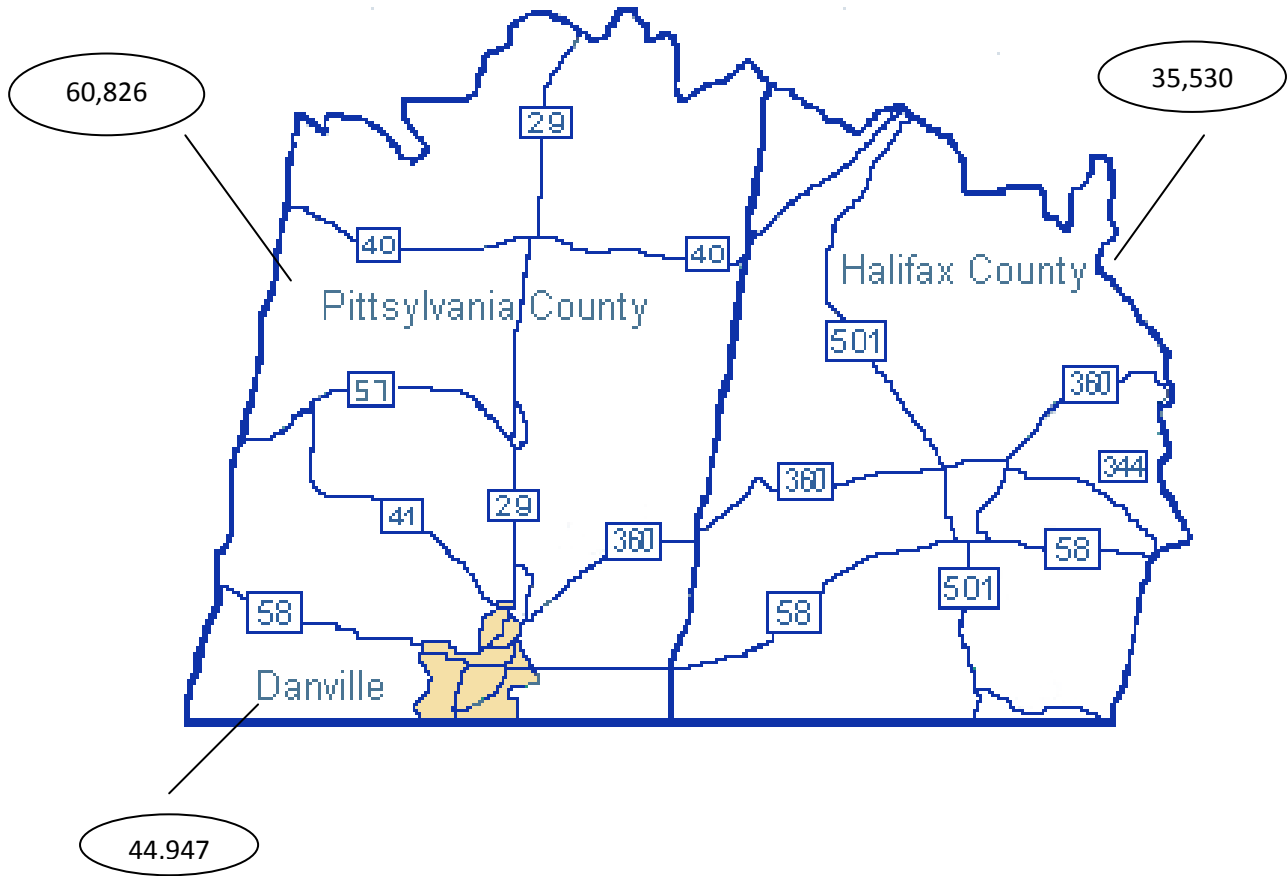

Population of DCC's Service Region

Population of Danville: 44,947
Population of Pittsylvania County: 60,826
Population of Halifax County: 35,530
Total Population of Service Region: 141,303*